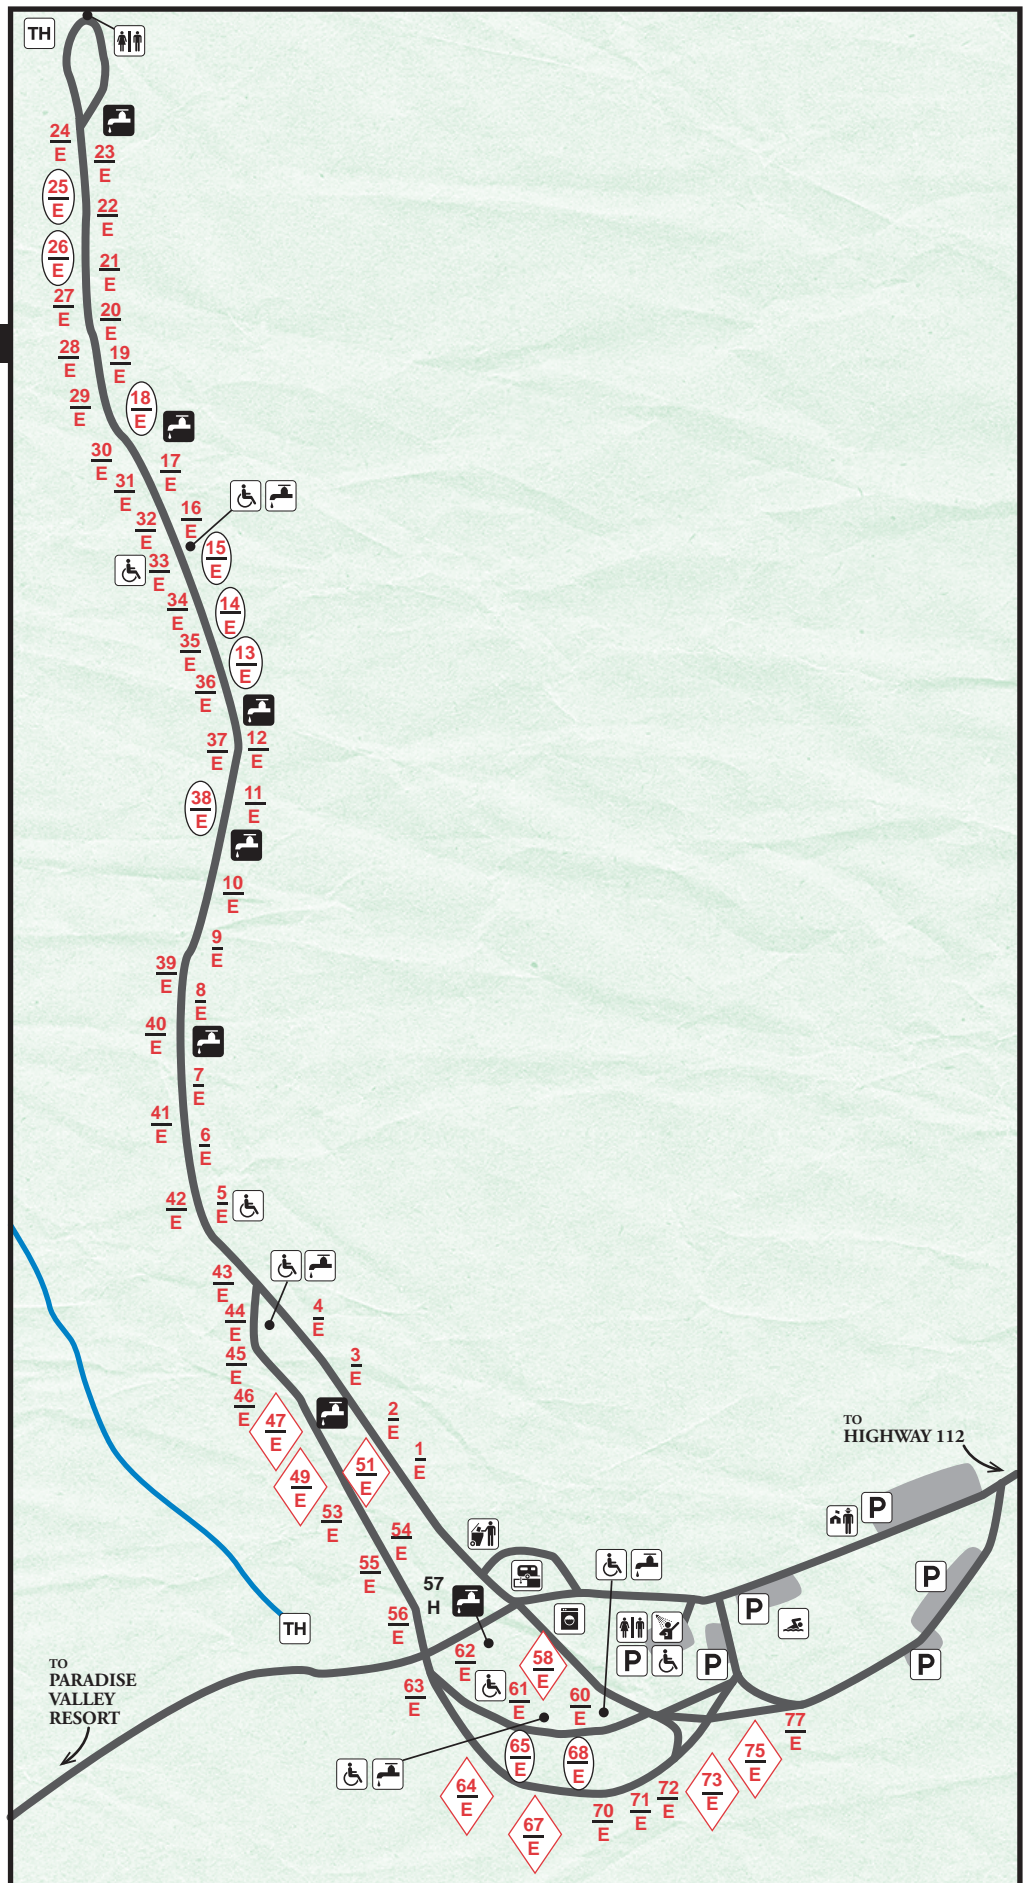

ROARING RIVER STATE PARK

Campground 1

LEGEND

- # reservable site
- E electric site
- ◆ family site
- ⊕ pull-through site
- ♿ accessible
- H campground host
- 🚰 water
- ❄️ frost-free water
- 🚻 restroom
- 🚿 showerhouse (open year round)
- 🧺 laundry
- 🗑️ dump station
- ♻️ trash dumpster
- P parking
- 🏢 park office
- 🏊 swimming pool
- TH trailhead
- 🚶 Pibern Trail (hiking)

LEGEND

- # reservable site
- # basic site
- E electric site
- ◆ # family site
- Ⓜ # pull-through site
- ♿ accessible
- H campground host
- 🚰 water
- ❄️ frost-free water
- 🚻 restroom
- 🚿 showerhouse
- ♻️ trash dumpster
- TH trailhead
- 🚶 River Trail (hiking)

Closed November through Feb. 24

LEGEND

- # reservable site
- # basic site
- E electric site
- S sewer/electric/water site
- ◆ family site
- * 50 amp service
- Ⓜ pull-through site
- ♿ accessible
- H campground host
- 🚰 water
- ❄️ frost-free water
- 🚻 restroom
- 🚿 showerhouse
- 🧺 laundry
- 🗑️ dump station
- 🗑️ trash dumpster
- P parking
- 🏠 nature center
- TH trailhead
- 🚶 Fire Tower Trail (hiking)

*Closed November
through Feb. 24*