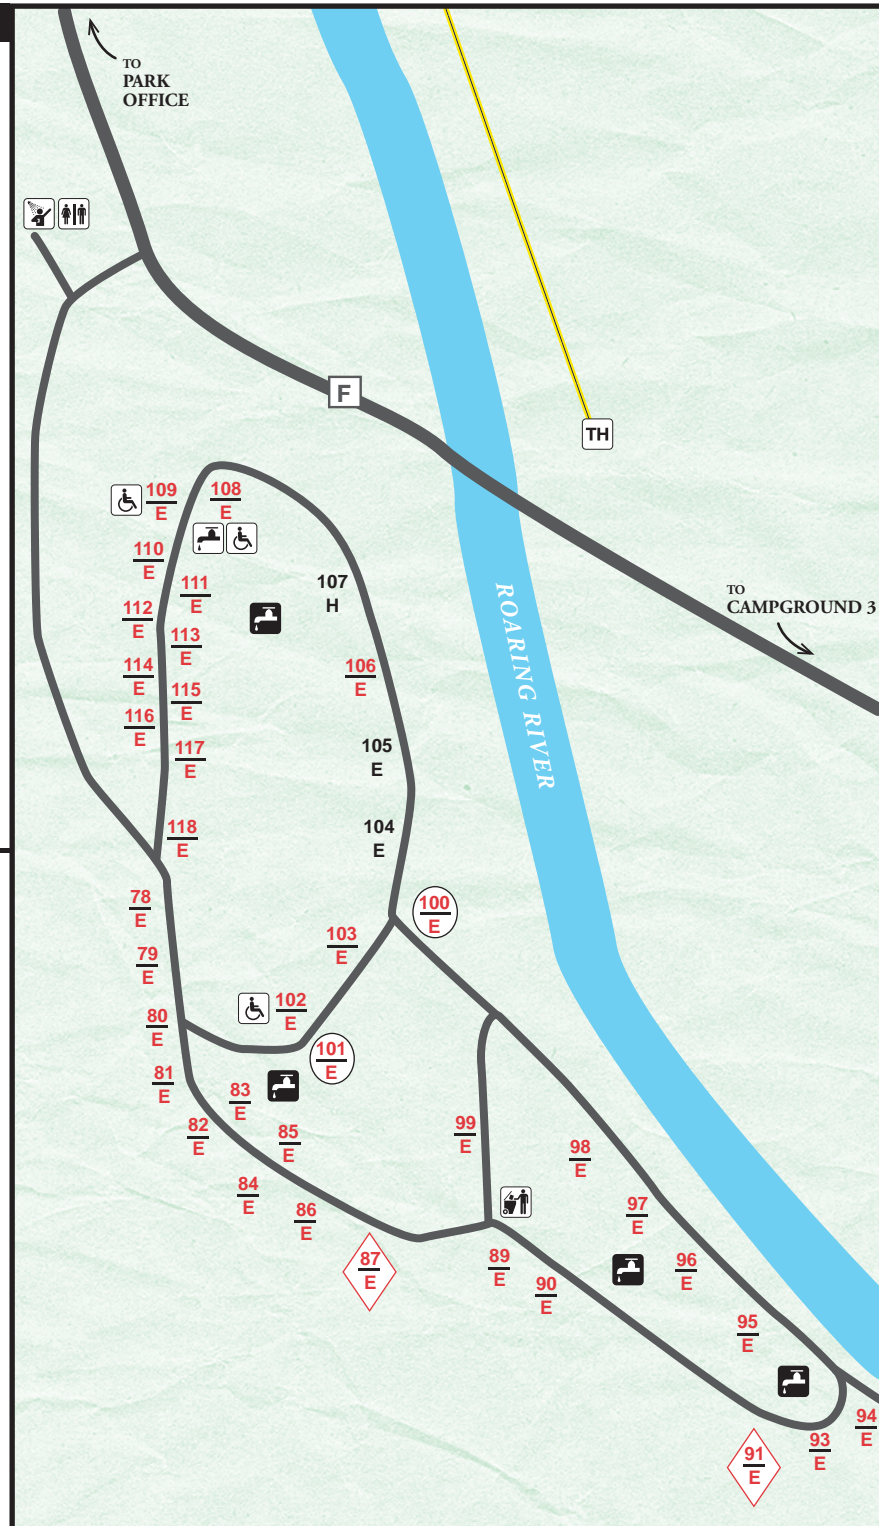

ROARING RIVER STATE PARK

Campground 1

LEGEND

- # reservable site
- E electric site
- ◆ family site
- ⊕ pull-through site
- ♿ accessible
- H campground host
- 🚰 water
- ❄️ frost-free water
- 🚻 restroom
- 🚿 showerhouse (open year round)
- 🧺 laundry
- 🗑️ dump station
- ♻️ trash dumpster
- P parking
- 🏢 park office
- 🏊 swimming pool
- TH trailhead
- 🚶 Pibern Trail (hiking)

LEGEND

- # reservable site
- # basic site
- E electric site
- ◆ # family site
- Ⓜ # pull-through site
- ♿ accessible
- H campground host
- 🚰 water
- ❄️ frost-free water
- 🚻 restroom
- 🚿 showerhouse
- ♻️ trash dumpster
- TH trailhead
- 🚶 River Trail (hiking)

Closed November through Feb. 24

LEGEND

- # reservable site
- # basic site
- E electric site
- S sewer/electric/water site
- ◆ family site
- * 50 amp service
- Ⓜ pull-through site
- ♿ accessible
- H campground host
- 🚰 water
- ❄️ frost-free water
- 🚻 restroom
- 🚿 showerhouse
- 🧺 laundry
- 🗑️ dump station
- 🗑️ trash dumpster
- P parking
- 🏠 nature center
- TH trailhead
- 🚶 Fire Tower Trail (hiking)

*Closed November
through Feb. 24*