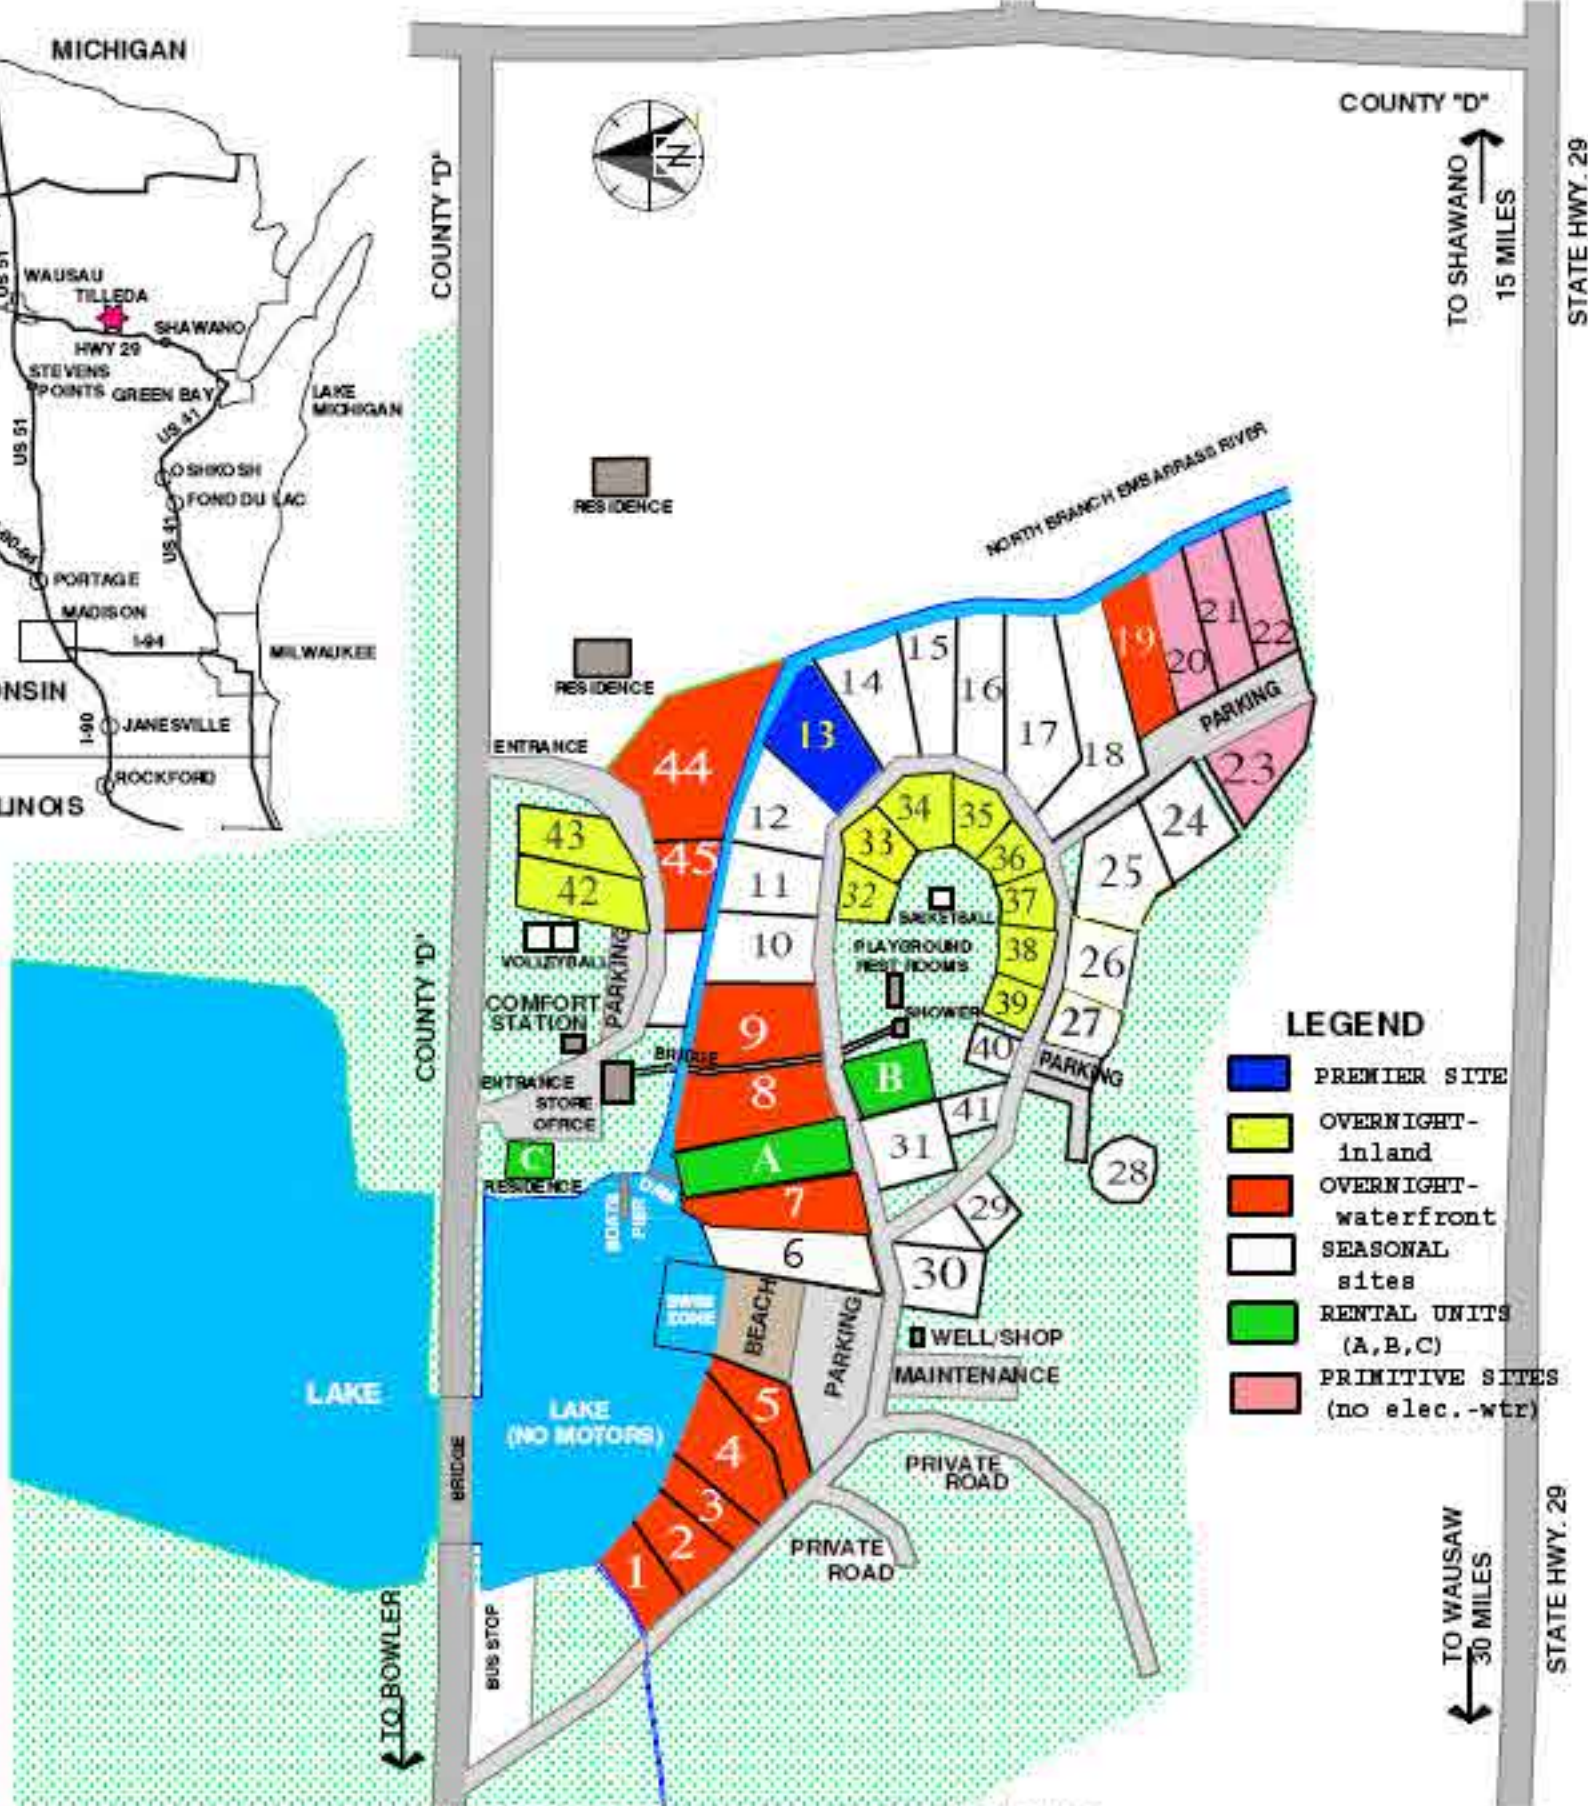

Tilleda FALLS

CAMPGROUND

CAMPING FOR THE FUN OF IT.com

"It's All About The Stuff!"™

Family Friendly Family Operated

- LEGEND**
- PREMIER SITE
 - OVERNIGHT - inland
 - OVERNIGHT - waterfront
 - SEASONAL sites
 - RENTAL UNITS (A,B,C)
 - PRIMITIVE SITES (no elec.-wtr)