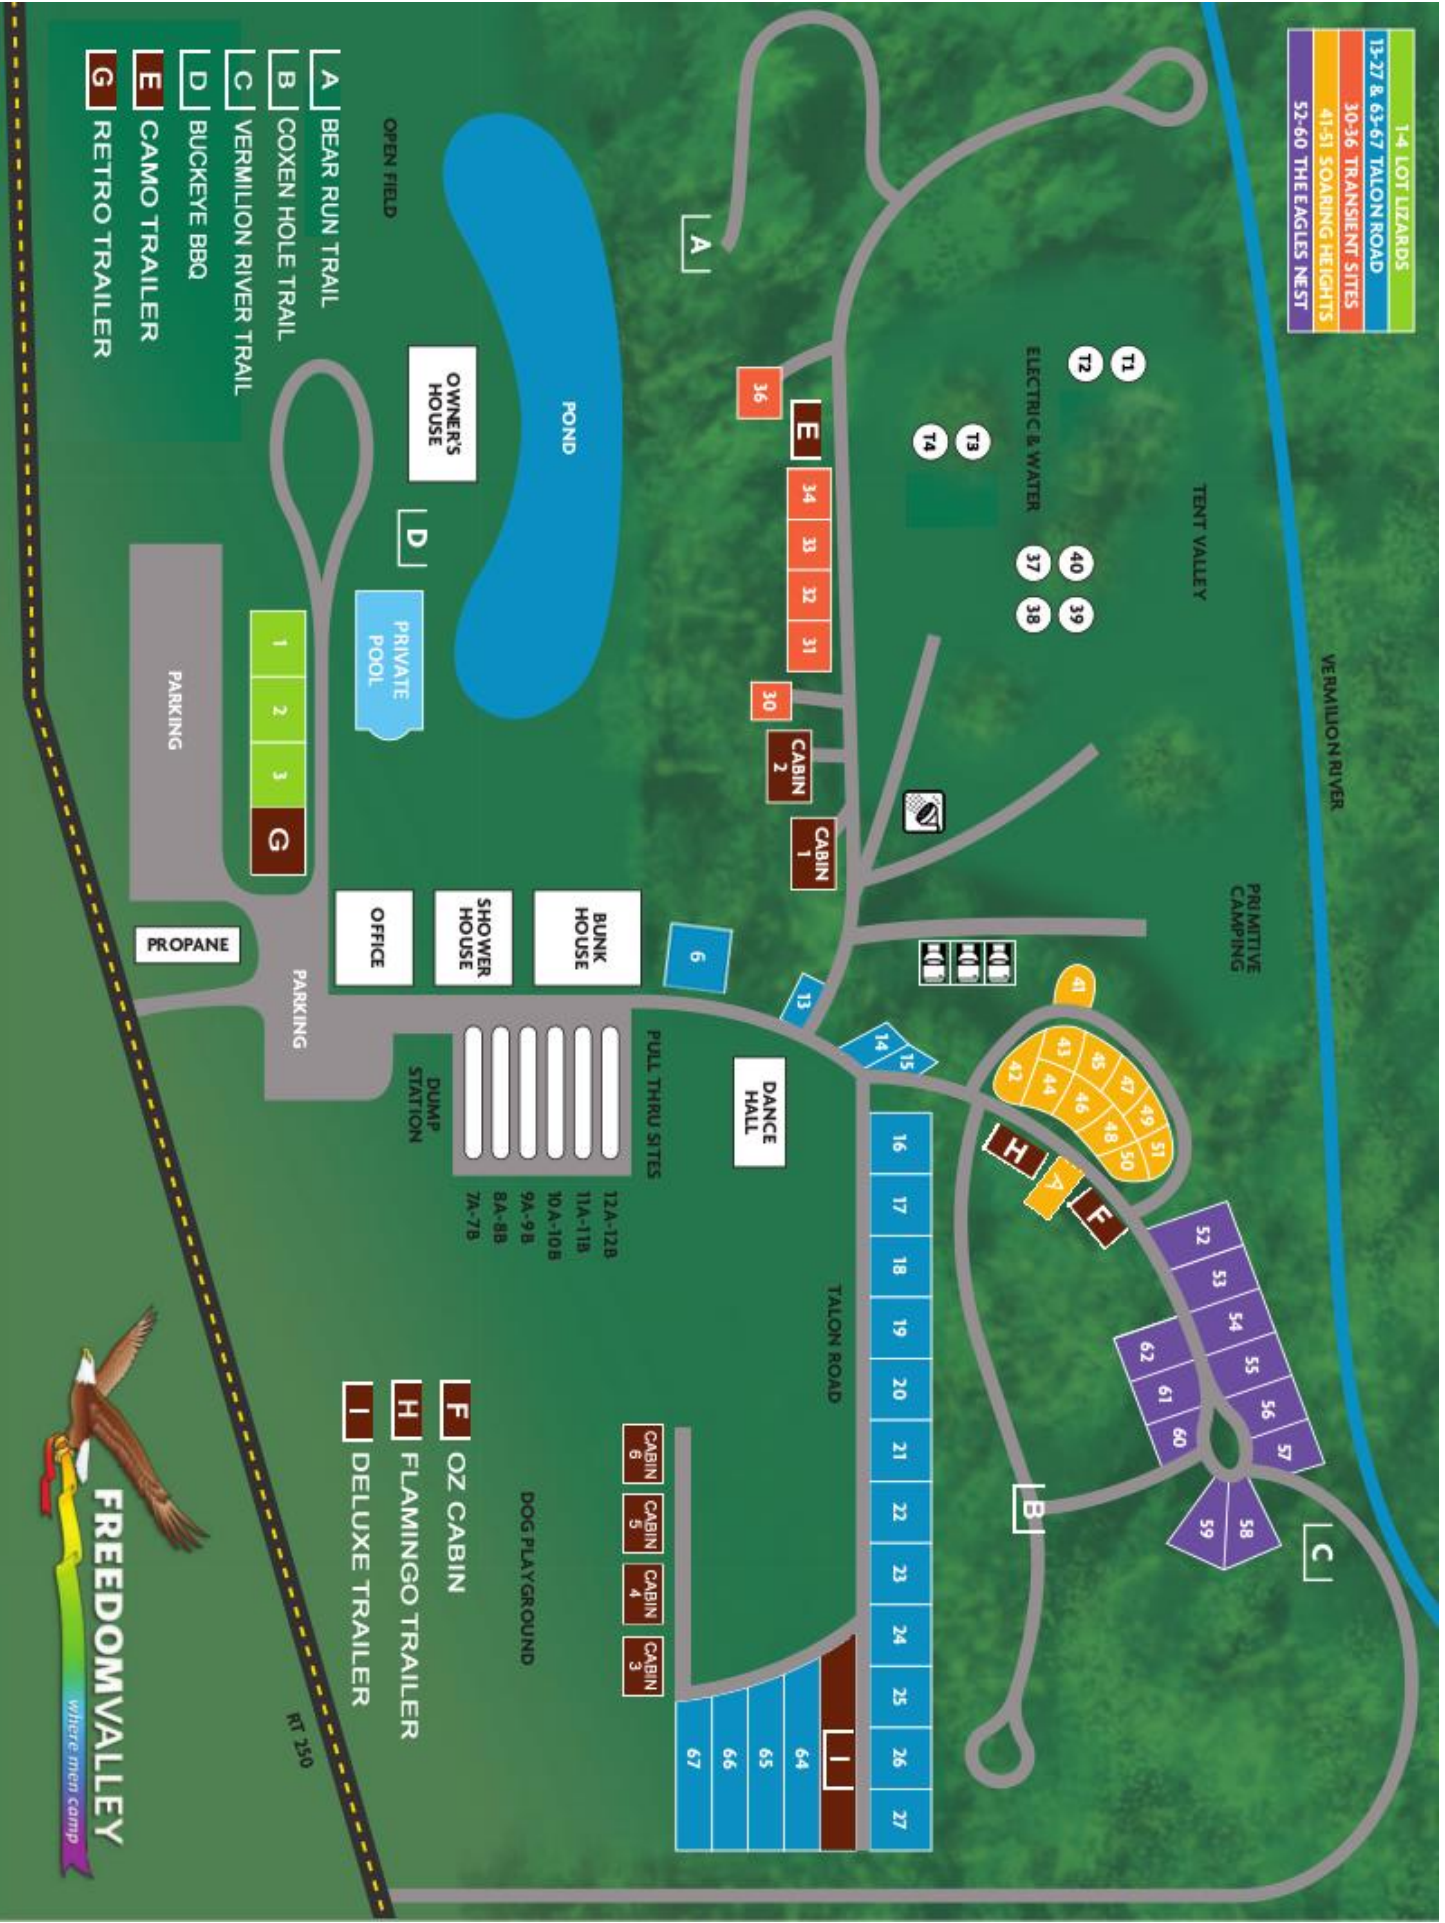

- 1-4 LOT LIZARDS
- 13-27 & 63-67 TALON ROAD
- 30-36 TRANSIENT SITES
- 41-51 SOAKING HEIGHTS
- 52-60 THE EAGLES NEST

- A** BEAR RUN TRAIL
- B** COXEN HOLE TRAIL
- C** VERMILION RIVER TRAIL
- D** BUCKEYE BBQ
- E** CAMO TRAILER
- G** RETRO TRAILER

- F** OZ CABIN
- H** FLAMINGO TRAILER
- I** DELUXE TRAILER

RT 250